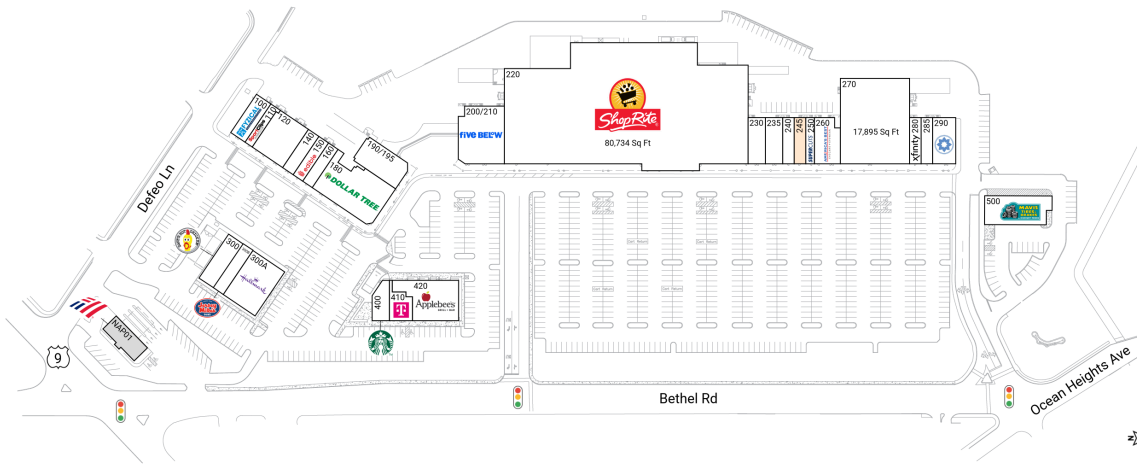

Ocean Heights Plaza

319 Bethel Road | Somers Point, NJ 08244

Atlantic County Atlantic City-Hammonton, NJ 178,845 Sq Ft

39.3321, -74.5957

Available Spaces

245 1,600 Sq Ft 360°

Current Tenants Space size listed in square feet

100	Fyzical	2,054
110	Sport Clips	1,230
120	Somers Point Dental, P.C.	4,865
140	Ocean Garden Kitchen	1,760
150	Edible Arrangements	1,600
160	OceanHeights Foot&Body Massage	1,600
180	Dollar Tree	9,552
190/195	J Suites	4,370
200/210	Five Below	7,756
220	ShopRite	80,734
230	Doggie Style	2,400
235	Manco & Manco's	2,400
240	Tony Beef	1,600
250	Supercuts	1,200
260	America's Best Contacts & Eyeglasses	3,423
270	Occupied	17,895
280	XFINITY by Comcast	1,600
285	Tiffani Nail & Beauty Spa	1,600
290	Club Pilates	3,200
300	Dave's Hot Chicken	3,000
300A	Hallmark Cards	6,000
300B	Jersey Mike's	1,774
400	Starbucks	1,860
410	T-Mobile	2,003
420	Applebee's	6,169
500	Mavis Tire	5,600
NAP01	Bank of America	0

This site plan is for illustrative and information purposes only, showing the general layout of the shopping center; and is not a legal survey. Brixmor makes no representation or warranty that the shopping center is exactly as depicted as site conditions and tenant mix are subject to change over time.